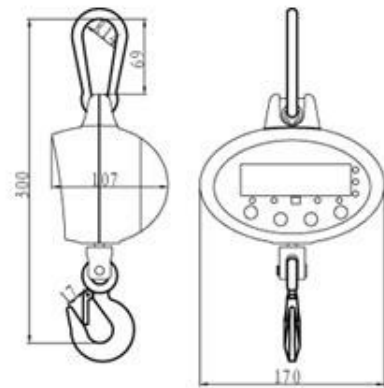

OCS-SF SERIES Mini Hanging Scale

Features

- IP54 rated
- Powder coated ABS housing
- 360° rotating hook
- Selectable units, kg, lbs & N
- 20mm LED display
- Full range tare
- Remote control

Specifications

MODEL	CAPACITY kg	DIVISION g	OVERALL HEIGHT mm	WEIGHT kg
OCS-SF-030	30	10	300	1
OCS-SF-050	50	20	300	1
OCS-SF-150	150	50	300	1
OCS-SF-300	300	100	300	1